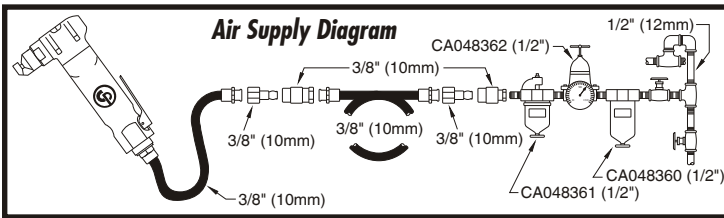

CP835 Air Nibbler

Index No.	Part No.	Description	No. Req'd.
1	KF139513	Housing-Cutter	1
2	S000268	Washer-Lock	4
3	P091352	Screw-Soc. Hd. Cap	4
4	KF137269	Pin	1
5	KF137270	Pin-Slide	1
6	KF137271	Screw-Set	1
7	KF137310	Punch (Package of 5)	1
8	KF137273	Die	1
9	KF137274	Nut-Clamp	1
10	KF137275	Cam	1
11	KF137276	Roller-Needle (Package of 13)	1
12	KF137277	Ring-Retaining	1
13	S083567	Bearing-Ball	2
14	KF137278	Plate-Seal	1
15	KF137279	Spacer	1
16	KF137280	Shaft-Crank	1
17	KF137281	Gear-Idler	3
18	KF137282	Gear-Internal	1
19	S039709	Bearing-Ball	2
20	KF139540	End Plate-Front (Incl: Index Nos. 25 & 37)	1
21	KF137284	Rotor	1
22	KF138243	Set-Rotor Blade (Package of 4)	1
23	KF125477	Liner	1
24	KF125474	End Plate-Rear (Incl: Index No. 25)	1
25	KF127209	Pin-Roll	2
26	KF137287	Ring-Retaining	1
27	KF139537	Housing-Motor (Incl: Index No's. 40 & 146)	1
28	C138731	Lever-Throttle	1
29	C114089	Pin-Roll	1
30	C100129	O-Ring	1
31	KF124505	Valve-Throttle	1
32	KF124504	Spring-Compression	1
33	KF124528	Regulator-Air	1
34	P083071	O-Ring (-011)	1
35	A043001	O-Ring (-013)	1
36	KF124511	Plug-Motor Valve	1
37	KF127208	Pin-Roll	1
39	KF137311	Pin-Drive (not shown)	2
40	KF124507	Bushing-Throttle Valve (Not Shown)	1
41	P092536	O-Ring (-020)	2
42	KF125475	Sleeve-Exhaust	1
43	KF125476	Ring-Snap	1
44	CA144813	Decal Safety (Not Shown)	1
146	8940158447	Inlet Bushing	1